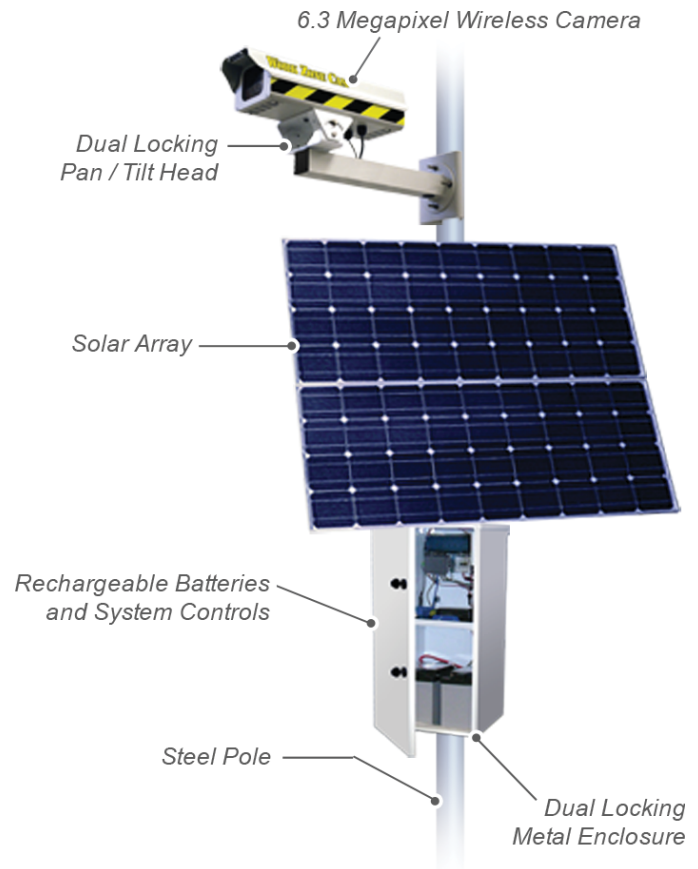

Solar Powered Megapixel Wireless Camera System

Work Zone Cam delivers cost-effective, heavy duty, completely self-contained solar / battery powered construction cameras.

- A complete pre-wired system
- Nationwide installation support
- Ideal for isolated, "no power" zones
- Freedom to place anywhere
- Fully autonomous
- In stock, fast delivery
- Includes camera and 3G wireless modem
- 6.3 megapixel images - 3088x2056 pixels
- High efficiency silicon photovoltaic array
- AGM maintenance free batteries
- Fused, circuit breaker and surge protection

Work Zone Cam solar systems are calibrated to utilize the maximum sunlight available in your area. The 12 volt DC system uses only 15% of the power demands of non-solar systems. Each system undergoes rigid quality control testing before shipping.