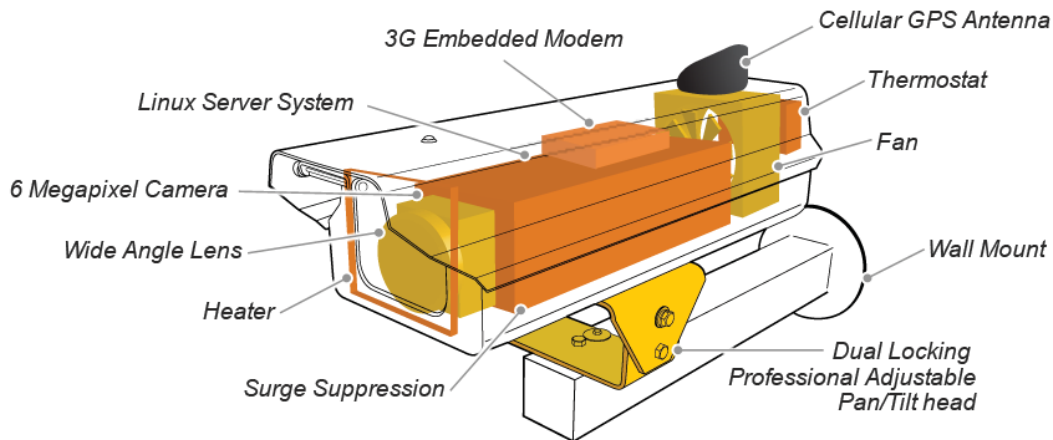

Work Zone Cam solar systems are calibrated to utilize the maximum sunlight available in your area. The 12 volt DC system uses only 15% of the power demands of non-solar systems. Each system undergoes rigid quality control testing before shipping.

Solar Powered System Specification

CAMERA IMAGING	Pixel Count	6.3 Megapixel
	Angle of View	
	Wide	63° horizontal and 44° vertical
	Full Zoom	22° horizontal and 15° vertical
	Shutter	Auto
	ISO	Auto
	White Balance	Auto
PHYSICAL	Focus	Auto
	Image Sizes	3088x2056
ENVIRONMENTAL	Dimension (enclosure)	21.2" x 6.87" x 5.00"
	Weight	17.50 pounds
CONSTRUCTION	Operational Temperature	-10°F to 120°F (-23°C to +49°C)
	Humidity	90% RH (non-condensing)
ELECTRICAL	Housing	Powder Coated Aluminum
	Viewing Window	0.25" (6.35mm) thick
WIRELESS	Operational Voltage	12V DC
	Power Consumption	7 Watts; with heater 15 Watts
SOLAR POWER	Antenna	Cellular GPS
	Communication	EVDO REV.A (3G)
ONLINE WEB INTERFACE FEATURES	Battery	High efficiency silicon photovoltaic array
	Solar Panels	AGM deep cycle sealed maintenance free
	Circuit Protection	Fused, circuit breaker, and surge protection
ONLINE WEB INTERFACE FEATURES	FREE Public/Private Page	YES
	Password Protection	YES
	Company Logo	YES
	Project Name	YES
	Digital Image Control	Pan, tilt, and zoom within archived image
	Playback Controls	YES
	Interactive Calendar	YES
	Google Location Map	YES
	Local Weather Info	YES
	Full Screen Mode	YES
	Save / Email Image	YES
	Online Time-Lapse Movie	YES
	Image Copyright	Client