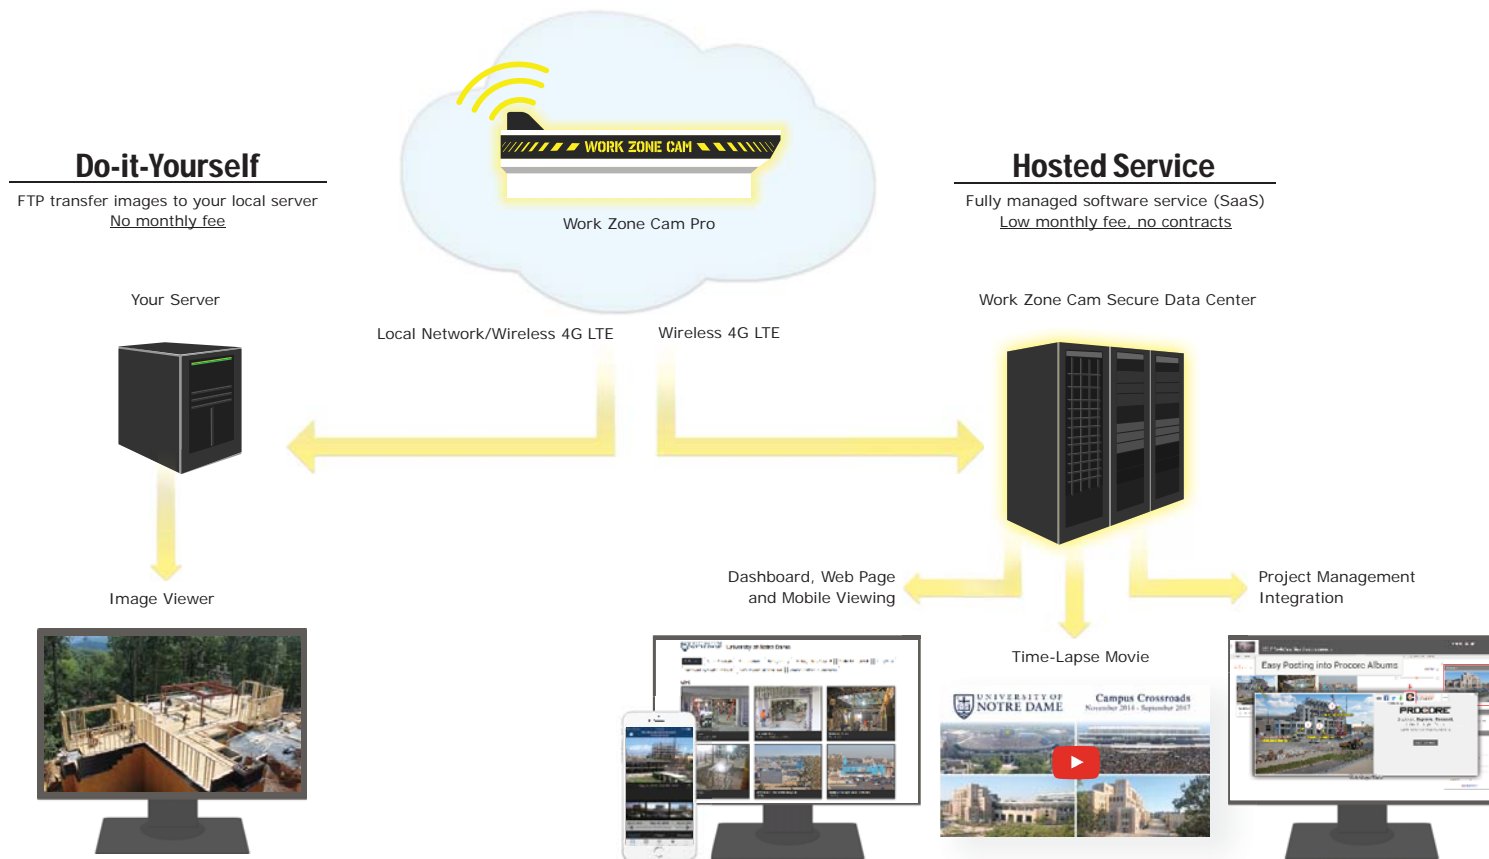

Rent or Buy

Plug and Play • Solar Power Kit Available

How it Works

The choice is yours - Do-it-Yourself or use our economical hosting services.

Our All-Inclusive Fully Hosted Service Includes

- | | | | |
|---|---|--|--|
| aconex | B AUTODESK® BIM 360™ | PlanGrid | PROCORE |
|  Multi-Project Dashboard |  Onboard Storage |  18 Megapixel Photos |  Cross Platform Flexibility |
|  LIVE Video Burst |  Time-Lapse Movies |  Hassle-Free Upgrades |  Secure HTTPS Compliant |
|  Free Shipping |  Lifetime Warranty | | |

Responsive Customer Service

At Work Zone Cam, our customers come first. Our responsive and dedicated team will earn your confidence, providing you with unmatched support throughout the life of your project.

 Lifetime Software

When your job is complete, you'll receive a comprehensive End of Project digital file. This file includes a royalty-free version of our software so you can easily access all the project images using the same interactive tools you will enjoy during the construction process. You'll also receive a professional high-resolution time-lapse movie.

To view our Frequently Asked Questions visit:

www.workzonecam.com/FAQ

Solar Power and Accessories

Each system includes 16GB Onboard Storage, an adjustable lens, and our exclusive pan/tilt base with dual locking mechanism to optimize image stabilization for time-lapse movies. Additional accessories are featured below.