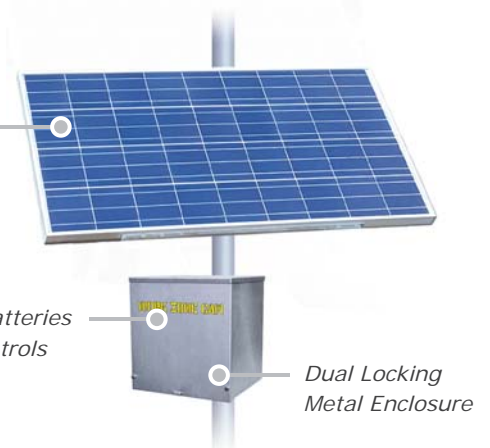

To view our Frequently Asked Questions visit:

www.workzonecam.com/FAQ

Solar Power and Accessories

Each system includes 16GB Onboard Storage, an adjustable lens, and our exclusive pan/tilt base with dual locking mechanism to optimize image stabilization for time-lapse movies. Additional accessories are featured below.

Wall Mount Arm
(Accepts Options 2,3,4)

Solar Array

Rechargeable Batteries and System Controls

1.

Fully Autonomous Solar and Battery Kit

- High efficiency solar panel array
- AGM maintenance free batteries
- Turn-key system, easy to install