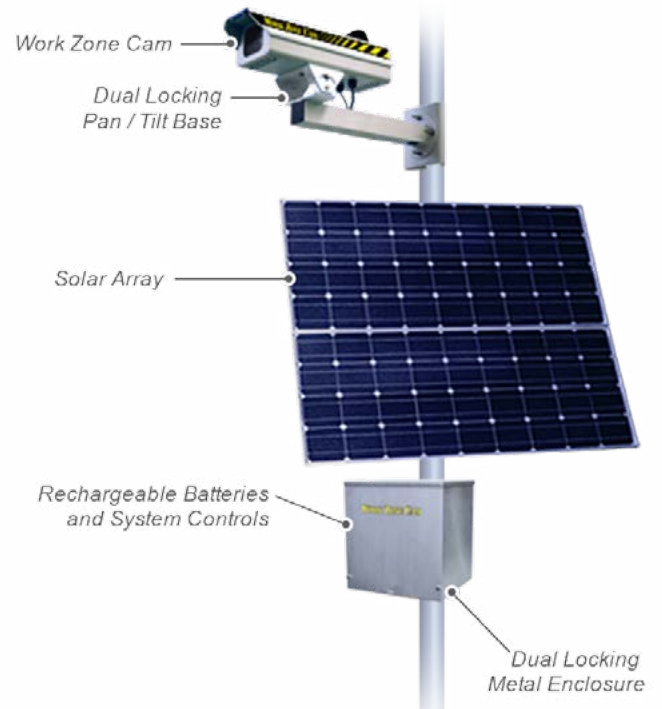

# WORK ZONE CAM

## Solar and Battery Power Kit

Work Zone Cam delivers a reliable, cost-effective, solar and battery powered system.

- A complete heavy duty turn-key system
- Ideal for isolated, "no power" zones
- Fully autonomous
- High efficiency solar panel array
- AGM maintenance free batteries
- Fused, circuit breaker and surge protection
- Freedom to place anywhere
- Easy to install

Zone 1    Zone 2    Zone 3    Zone 4    Zone 5

Camera and pole sold separately